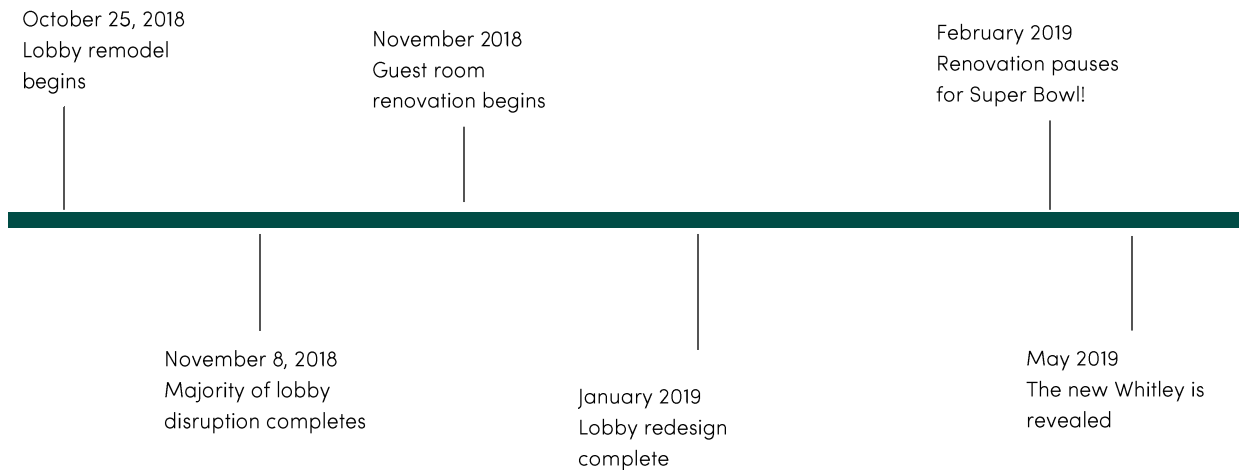

THE WHITLEY, A LUXURY COLLECTION HOTEL, ATLANTA BUCKHEAD RENOVATION PROJECTED TIMELINE

Beginning this fall, The Whitley will undergo an extensive renovation to include our lobby and 507 guest rooms and suites. The transformation starts with a lobby remodel on October 25, 2018. Guests may experience an increase in noise volume and disruption in the public lobby through November 8, 2018.

During the renovation, the hotel entrance and valet parking will temporarily transfer to the hotel's side entrance, facing Peachtree Road across from Lenox Square Mall. Partitions installed provide a protective sound barrier allowing business to continue undisturbed, concealing renovations until the lobby is fully revealed in January.

Guest room and suite updates begin in early November. To avoid disruption to room blocks and in-house guests, room floors will be removed from service in groups of three, until each of our 22 floors is complete. Due to high traffic periods, the renovation will pause for two weeks surrounding Super Bowl LIII on February 3, 2019. The Spa will receive enhancements in March.

In the spring of 2019, the multimillion-dollar transformation will unveil graceful, nature-inspired touches reflecting the progressive landscape of our chic, urban wonderland. Steeped in authentic Southern charm, our new design celebrates Buckhead's original purpose as a gathering place, offering a front porch feel where guests and locals can meet, share knowledge, socialize and seek respite from the city. What will remain the same, is our genuine hospitality and anticipatory service at every turn.